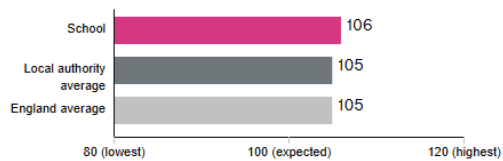

2024 KS2 Performance Data

	% achieving expected standard	% achieving greater depth
Reading	78% (74% nationally)	32%
Writing	75% (72% nationally)	0%
Maths	82% (73% nationally)	19%
Combined	66% (61% nationally)	0%

Average score in reading ?